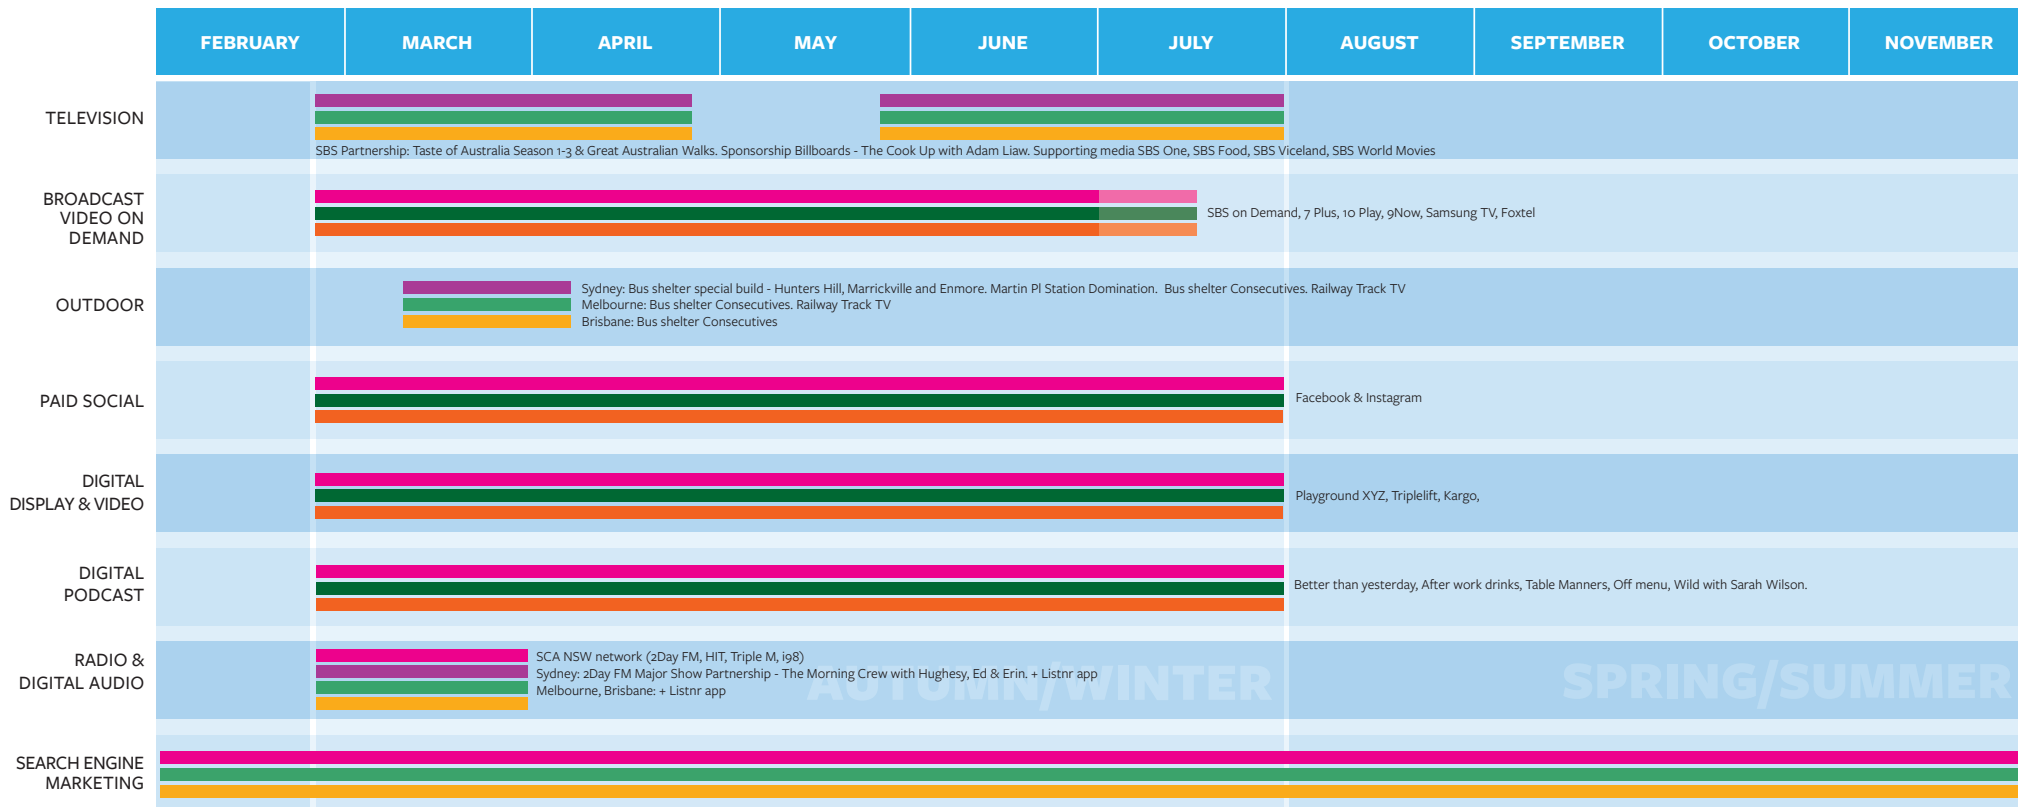

■ SYDNEY ■ NSW ■ MELBOURNE ■ VIC ■ BRISBANE ■ SE QLD

Media buy - There's more than they're telling us - Relaunch

AUTUMN/WINTER

SPRING/SUMMER